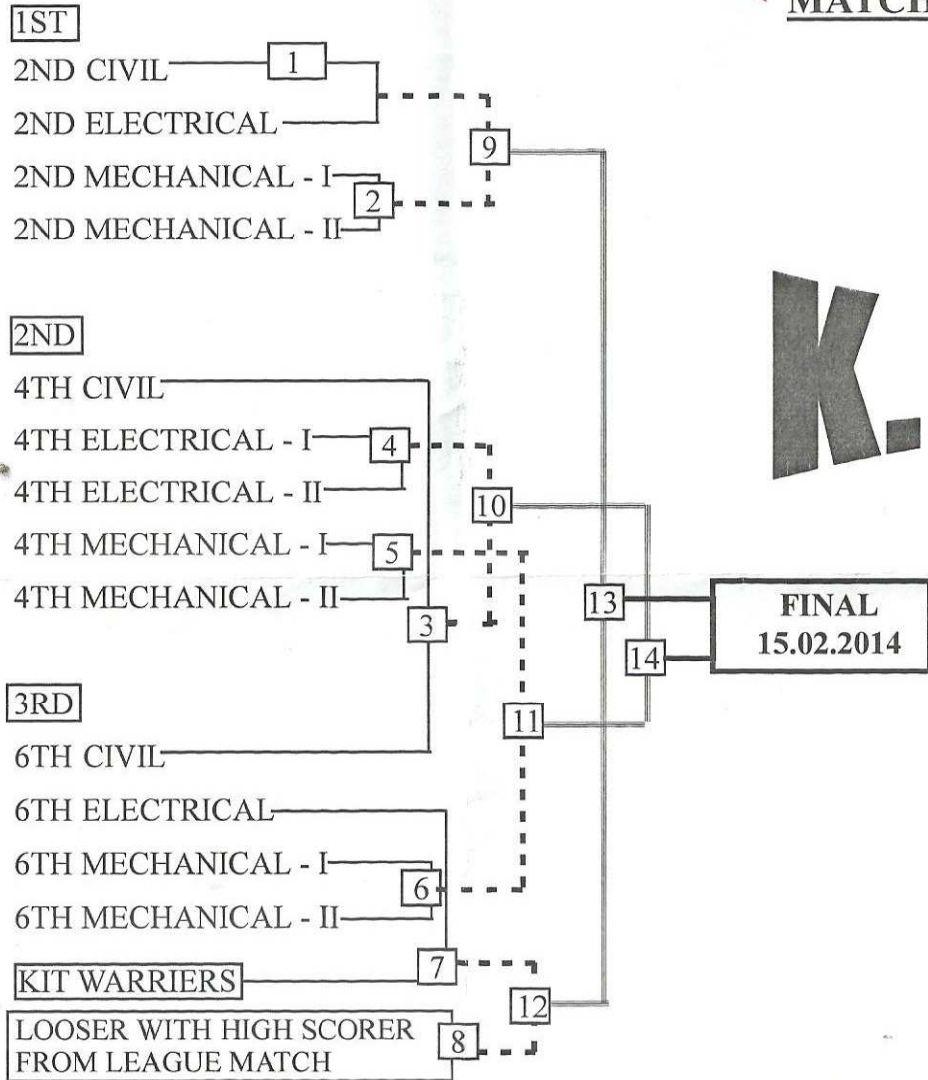

KALAM PREMIER LEAGUE -2014

MATCH SCHEDULE

Date	Match	Time
10.02.14	1,2	08:00AM to 02:00 PM
11.02.14	3,4,5,6	08:00AM to 02:00 PM
12.02.14	7,8,9,10	08:00AM to 04:30 PM
13.02.14	11,12,13,14	08:00AM to 04:30 PM
14.02.14	Athletics	08:00AM to 04:30 PM
15.02.214	FINAL	10:00AM to 02:30 PM

NOTICE

- # Total 14 match including FINAL.
- # Each league match 10 Over a side.
- # Semifinal 12 over a side
- # Final will be 15 over
- # Match start date 10-02-2014 to 15-02-2014 Time - 08:00 A.M.
- # Final match 15-02-2014 Time 10:00 A.M.